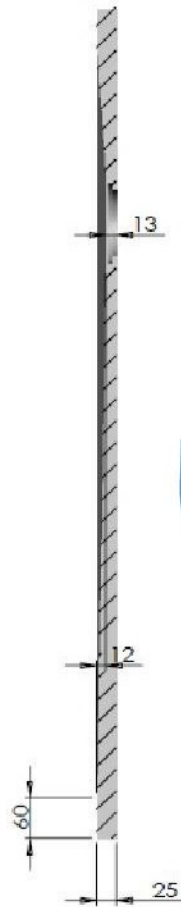

A

A-A

|            |             |          |
|------------|-------------|----------|
| Project:   | 1200x700x25 |          |
| Material:  |             | Surface: |
| Tolerance: | ±3mm        | Logo:    |
| Design:    |             |          |
| Date:      |             |          |