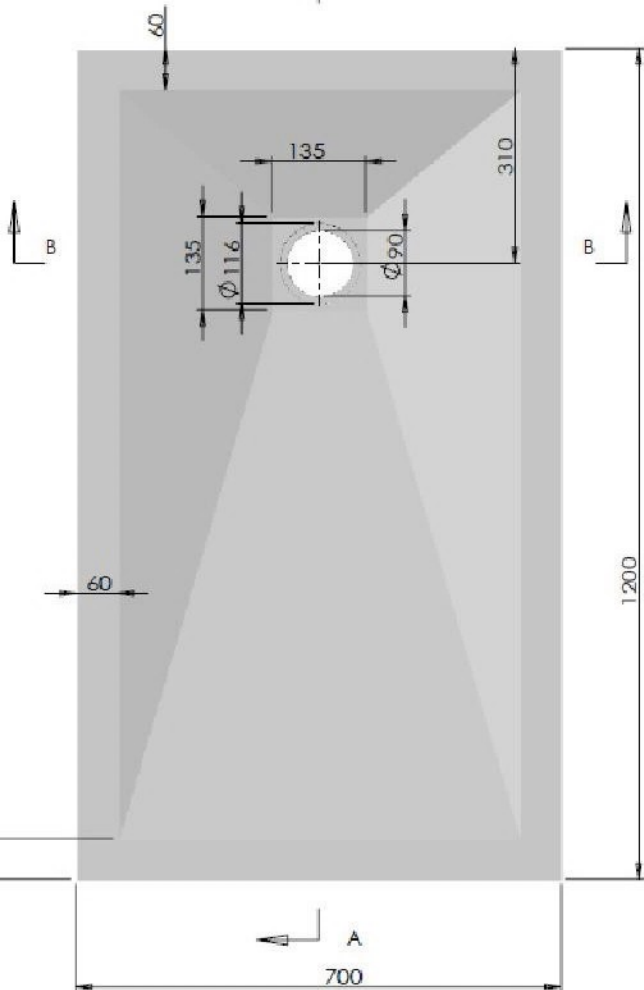

A

A-A

|            |             |          |
|------------|-------------|----------|
| Project:   | 1200x700x25 |          |
| Material:  |             | Surface: |
| Tolerance: | ±3mm        | Logo:    |
| Design:    |             |          |
| Date:      |             |          |