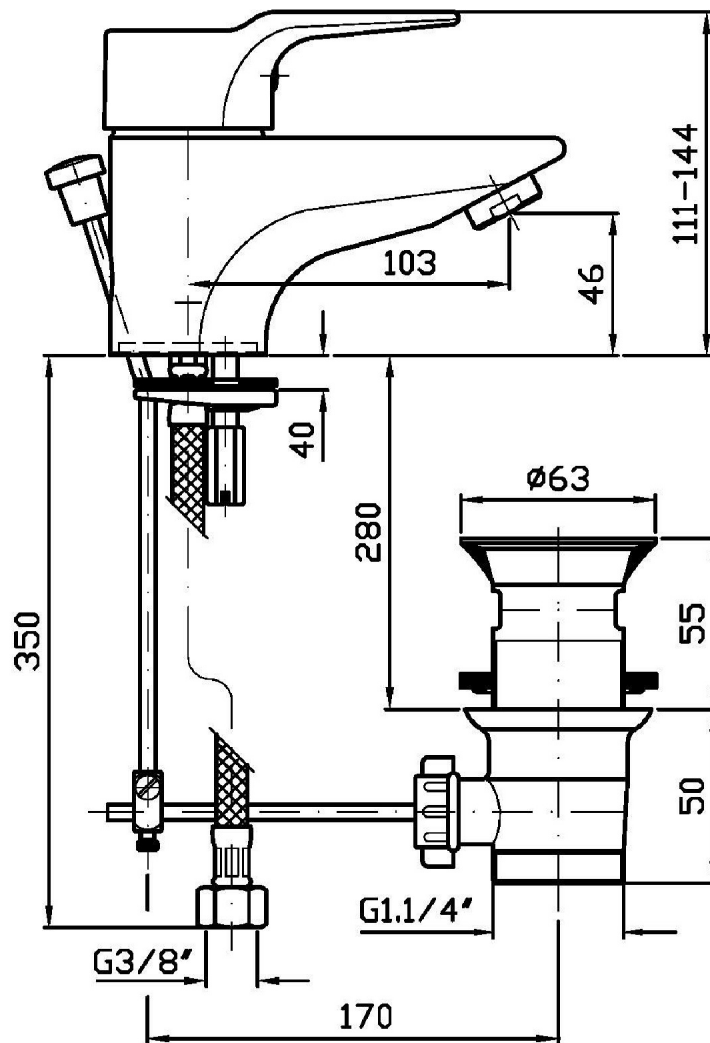

Single lever basin mixer with aerator, 1 ¼" pop-up waste, flexible pipes.

Finiture / Finishes

Cromo / Chrome

FLAT

ZX9208

Disegno Complessivo / Overall Drawing

FLAT

ZX9208

Esplosi / Exploded

FLAT

ZX9208

Portate / Flowrates (lt/min)

PRESSIONE PRESSURE	1 BAR	2 BAR	3 BAR	4 BAR	5 BAR
LAVABO BASIN	10	13	16	19	21
P1					
P2					
P3					
P4					
P5					

FLAT

ZX9208

Pesi e Misure / Weights and Sizes

Peso (Kg) Weight (lb)	1,9 (Kg)	4,18874 (lb)
Volume (dc3) - (in3)	4,05 (dc3)	0,000247 (in3)
h (mm) - (in)	70 (mm)	2,755907 (in)
L1 (mm) - (in)	150 (mm)	5,905515 (in)
L2 (mm) - (in)	385 (mm)	15,1574885 (in)